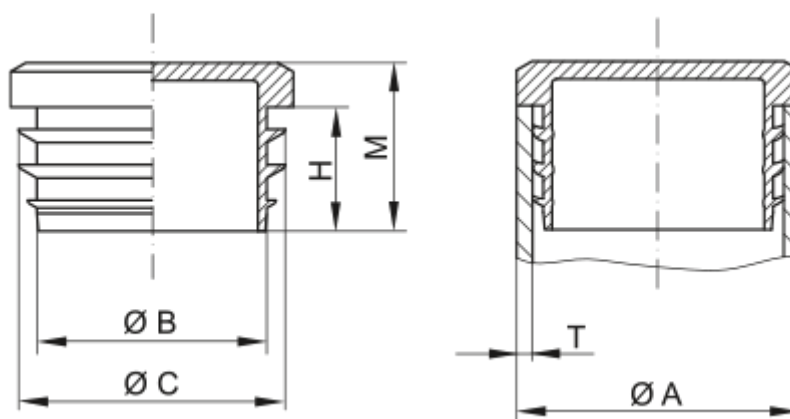

Article number: 59GPN320GL2212

Description: KLEE Finned plugs GPN 320 - 22 (Wall thickness 1-2)

Measures

A = 22

B = 16

C = 20.5

H = 14

M = 19